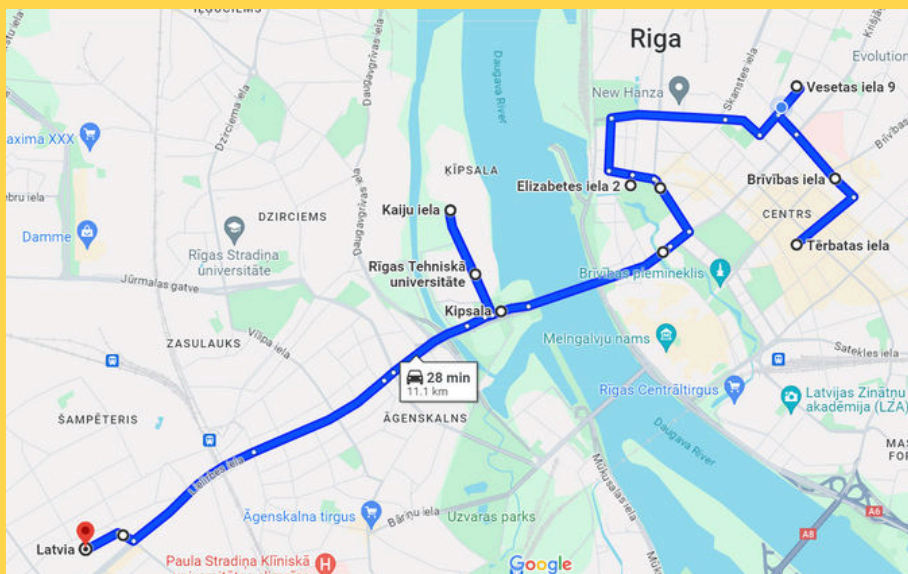

SCHOOL YEAR 2024 - 2025

PM

- 15:25 SCHOOL CAMPUS AT K118
- 15:35 BUS STOP AT SWEDBANK
- 15:36 BUS STOP BY THE SWIMMING POOL
- 15:40 BUS STOP BY ZVEJNIEKU STREET 12
- 15:50 BUS STOP BY ELEMENTARY SCHOOL "RĪDZE"
- 15:52 BUS STOP AT THE KALPAKA BOULEVARD
- 16:03 SCHOOL CAMPUS V9
- 16:17 TĒRBATAS IELA

K118 CAMPUS
KĪPSALA
RIGHT BANK OF RIVER
DAUGAVA