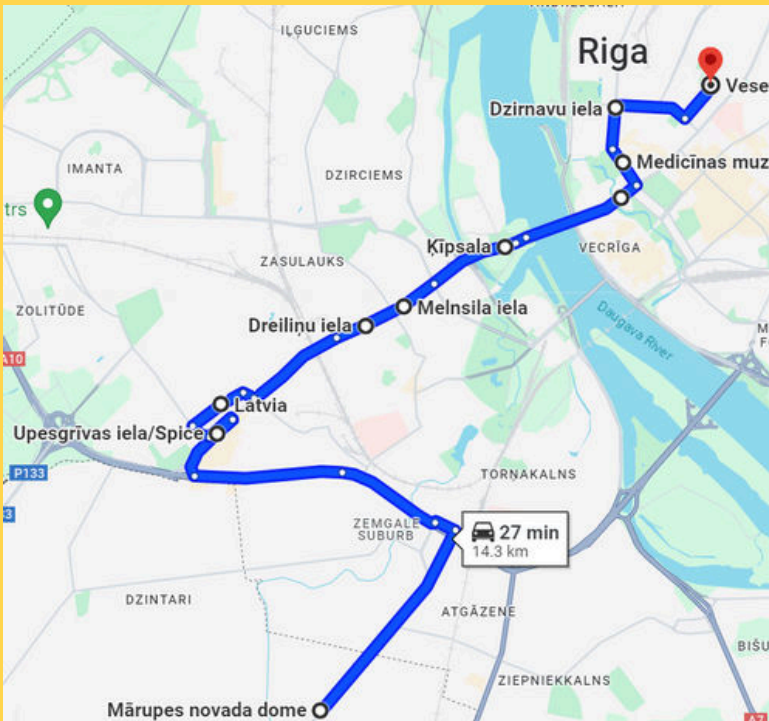

SCHOOL YEAR 2024 - 2025

- 15:30 SCHOOL CAMPUS AT VESETAS STREET 9
- 15:34 STOP BY ELIZABETES IELA (UKRAINIAN EMBASSY)
- 15:37 BUS STOP BY THE RIGA STATE GYMNASIUM NO.2
- 15:40 BUS STOP BY BAKERY "SALA" (OTHER SIDE OF THE SWEDBANK BUILDING)
- 15:43 BUS STOP BY RIMI KALNCIEMA (DREILIŅU STREET)
- 15:50 SCHOOL CAMPUS AT KALNCIEMA STREET 118
- 15:55 BUS STOP BY SHOPPING MALL "SPICE"
- 16:05 BUS STOP NEARBY MAXIMA MĀRUPE

PM
V9 CAMPUS
CAMPUS
MĀRUPE K118