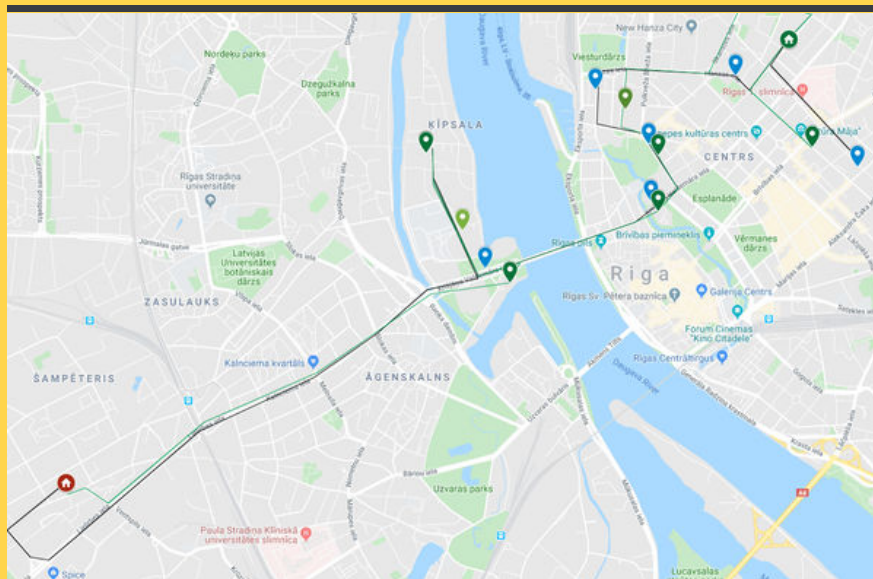

# ISR BUS SERVICE

## ROUTE NO 1

RIGHT BANK OF  
RIVER DAUGAVA →  
KĪPSALA → K118  
CAMPUS  
AM

- 07:22 TĒRBATAS/BLAUMAŅA STREET BUS STOP
- 07:32 BUS STOP N. DRAUDZINA GYMNASIUM
- 07:38 SCHOOL CAMPUS AT VESETAS STREET 9
- 07:40 HANZAS STREET 10/12 (OLD "HANZAS FLĪŽU TIRGUS")
- 07:47 ELIZABETES 2
- 07:51 BUS STOP BY THE ELIZABETES STREET AT THE KALPAKA BOULEVARD
- 07:53 BUS STOP BY THE RIGA STATE GYMNASIUM NO.2
- 07:56 BAKERY "SALA"
- 07:58 BUS STOP BY THE SWIMMING POOL
- 08:00 BUS STOP BY ZVEJNIEKU STREET 12
- 08:03 BUS STOP RTU
- 08:15 SCHOOL CAMPUS AT KALNCIEMA STREET 118

## ROUTE NO 2

MĀRUPE → K118  
CAMPUS → V9  
CAMPUS

AM

- 07:10 BUS STOP NEARBY MUNICIPALITY "MĀRUPE"
- 07:20 BUS STOP BY SHOPPING MALL "SPICE"
- 07:25 SCHOOL CAMPUS AT KALNCIEMA STREET 118
- 07:30 BUS STOP DREILIŅU STREET
- 07:31 BUS STOP MELNSILA STREET
- 07:38 BUS STOP BY HEADQUARTERS OF SWEDBANK
- 07:50 BUS STOP BY "RĪDZE" ELEMENTARY SCHOOL
- 07:55 BUS STOP BY DZIRNAVU STREET
- 08:05 SCHOOL CAMPUS AT VESETAS STREET 9

## SCHOOL YEAR 2023 - 2024

- 15:30 SCHOOL CAMPUS AT VESETAS STREET 9
- 15:34 STOP BY AUSEKLA STREET 9
- 15:37 BUS STOP BY THE RIGA STATE GYMNASIUM NO.2
- 15:40 BUS STOP BY BAKERY "SALA" (OTHER SIDE OF THE SWEDBANK BUILDING)
- 15:50 SCHOOL CAMPUS AT KALNCIEMA STREET 118
- 15:55 BUS STOP IN THE AREA OF THE SHOPPING MALL "SPICE"
- 16:05 BUS STOP NEARBY MUNICIPALITY "MĀRUPE"