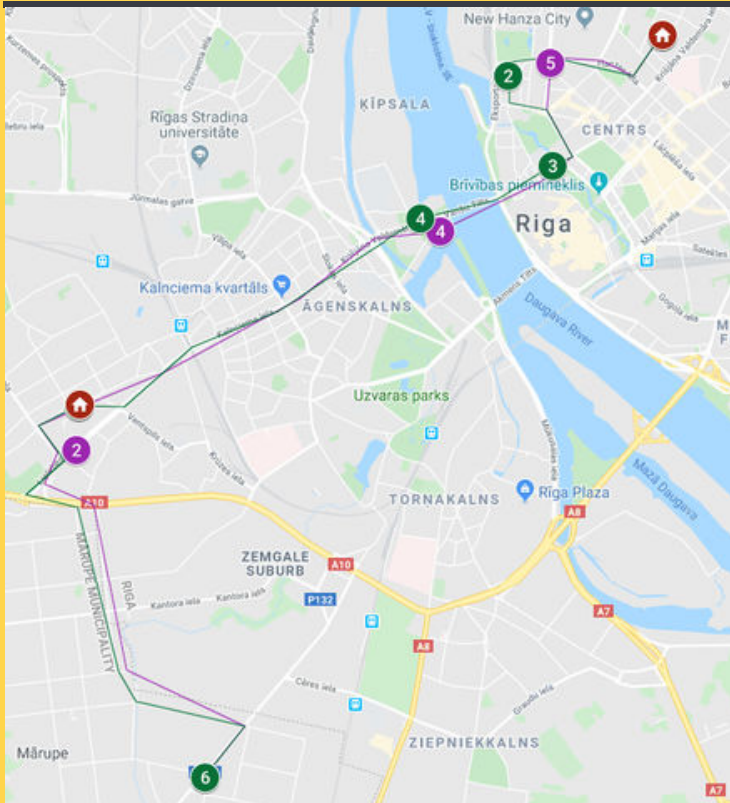

## ROUTE NO 1

RIGHT BANK OF  
RIVER DAUGAVA →  
KĪPSALA → K118  
CAMPUS  
AM

- 07:22 TĒRBATAS/BLAUMAŅA STREET BUS STOP
- 07:32 BUS STOP N. DRAUDZINA GYMNASIUM
- 07:38 SCHOOL CAMPUS AT VESETAS STREET 9
- 07:40 HANZAS STREET 10/12 (OLD "HANZAS FLĪŽU TIRGUS")
- 07:47 ELIZABETES 2
- 07:51 BUS STOP BY THE ELIZABETES STREET AT THE KALPAKA BOULEVARD
- 07:53 BUS STOP BY THE RIGA STATE GYMNASIUM NO.2
- 07:56 BAKERY "SALA"
- 07:58 BUS STOP BY THE SWIMMING POOL
- 08:00 BUS STOP BY ZVEJNIEKU STREET 12
- 08:03 BUS STOP RTU
- 08:15 SCHOOL CAMPUS AT KALNCIEMA STREET 118

## SCHOOL YEAR 2023 - 2024

- 15:25 SCHOOL CAMPUS AT K118
- 15:35 BUS STOP AT SWEDBANK
- 15:36 BUS STOP BY THE SWIMMING POOL
- 15:40 BUS STOP BY ZVEJNIEKU STREET 12
- 15:50 BUS STOP BY ELEMENTARY SCHOOL "RĪDZE"
- 15:52 BUS STOP AT THE KALPAKA BOULEVARD
- 15:54 RŪPNIECĪBAS IELA
- 15:57 OLIMPISKAIS CENTRS
- 16:03 SCHOOL CAMPUS V9
- 16:10 BUS STOP STABU STREET/A.ČAKA STREET
- 16:17 TĒRBATAS IELA

PM  
K118 CAMPUS →  
KĪPSALA → RIGHT  
BANK OF RIVER  
DAUGAVA

## ROUTE NO 2

MĀRUPE → K118  
CAMPUS → V9  
CAMPUS

AM

- 07:10 BUS STOP NEARBY MUNICIPALITY "MĀRUPE"
- 07:20 BUS STOP BY SHOPPING MALL "SPICE"
- 07:25 SCHOOL CAMPUS AT KALNCIEMA STREET 118
- 07:30 BUS STOP DREILIŅU STREET
- 07:31 BUS STOP MELNSILA STREET
- 07:38 BUS STOP BY HEADQUARTERS OF SWEDBANK
- 07:50 BUS STOP BY "RĪDZE" ELEMENTARY SCHOOL
- 07:55 BUS STOP BY DZIRNAVU STREET
- 08:05 SCHOOL CAMPUS AT VESETAS STREET 9