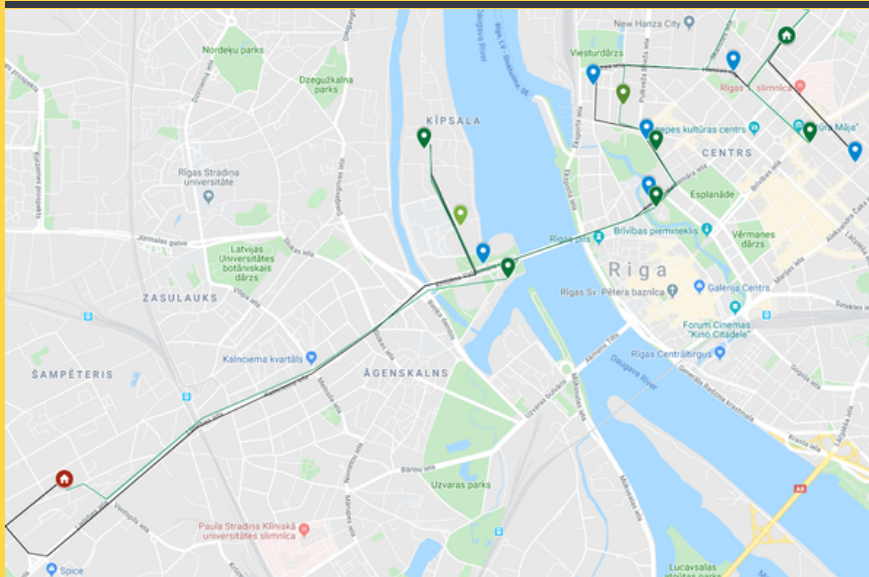

ISR BUS SERVICE

ROUTE NO 1

RIGHT BANK OF RIVER DAUGAVA → KĪPSALA → K118 CAMPUS
 AM

- 7:32** BUS STOP ON BRUNINIEKU STREET BY NATALIA DRAUDZINA GYMNASIUM
- 7:38** ISR SECONDARY CAMPUS
- 7:41** STOP BY SHOP "HANZAS FLĪŽU TIRGUS" SHOP (HANZAS STREET 10/12)
- 7:45** STOP BY AUSEKLA STREET 9
- 7:49** BUS STOP BY ELIZABETES STREET & KALPAKA BOULEVARD
- 7:53** BUS STOP BY RIGA STATE GYMNASIUM NO.2
- 7:56** BUS STOP BY BAKERY "SALA"
- 8:00** BUS STOP BY ZVEJNIEKU STREET 12
- 8:01** BUS STOP BY RIGA TECHNICAL UNIVERSITY
- 8:10** ISR PRIMARY CAMPUS

SCHOOL YEAR 2021 - 2022

* CLICK ON BUS STOP FOR EXACT LOCATION

- 15:25** ISR PRIMARY SCHOOL CAMPUS
- 15:35** BUS STOP BY THE HEADQUARTERS OF SWEDBANK
- 15:36** BUS STOP BY SWIMMING POOL
- 15:40** BUS STOP BY ZVEJNIEKU STREET 12
- 15:50** BUS STOP BY ELEMENTARY SCHOOL "RĪDZE"
- 15:54** BUS STOP AT KALPAKA BOULEVARD
- 15:57** BUS STOP BY LATVIAN ACADEMIC LIBRARY
- 16:03** ISR SECONDARY CAMPUS
- 16:06** BUS STOP ON STABU STREET BY BAZNICAS STREET
- 16:10** BUS STOP ON STABU STREET BY KRISJANA BARONA STREET

PM

K118 CAMPUS → RIGHT BANK OF RIVER DAUGAVA

ISR BUS SERVICE

ROUTE NO 2

MĀRUPE → K118
CAMPUS → V9
CAMPUS

AM

- 7:10** BUS STOP NEARBY "MĀRUPE" MUNICIPALITY
- 7:20** BUS STOP BY "SPICE" SHOPPING MALL
- 7:25** ISR PRIMARY CAMPUS -FROM KUKSU STREET SIDE
- 7:38** BUS STOP BY HEADQUARTERS OF SWEDBANK
- 7:50** BUS STOP BY "RĪDZE" ELEMENTARY SCHOOL
- 7:55** BUS STOP BY DZIRNAVU STREET
- 8:05** ISR SECONDARY CAMPUS

SCHOOL YEAR 2021 - 2022

* CLICK ON BUS STOP FOR EXACT LOCATION!

- 15:30** ISR SECONDARY SCHOOL CAMPUS
- 15:34** STOP BY AUSEKLA STREET 9
- 15:37** BUS STOP BY RIGA STATE GYMNASIUM NO.2
- 15:40** BUS STOP BY BAKERY "SALA"
- 15:50** ISR PRIMARY SCHOOL CAMPUS
- 15:55** BUS STOP BY SHOPPING MALL "SPICE"
- 16:05** BUS STOP NEARBY MUNICIPALITY "MĀRUPE"