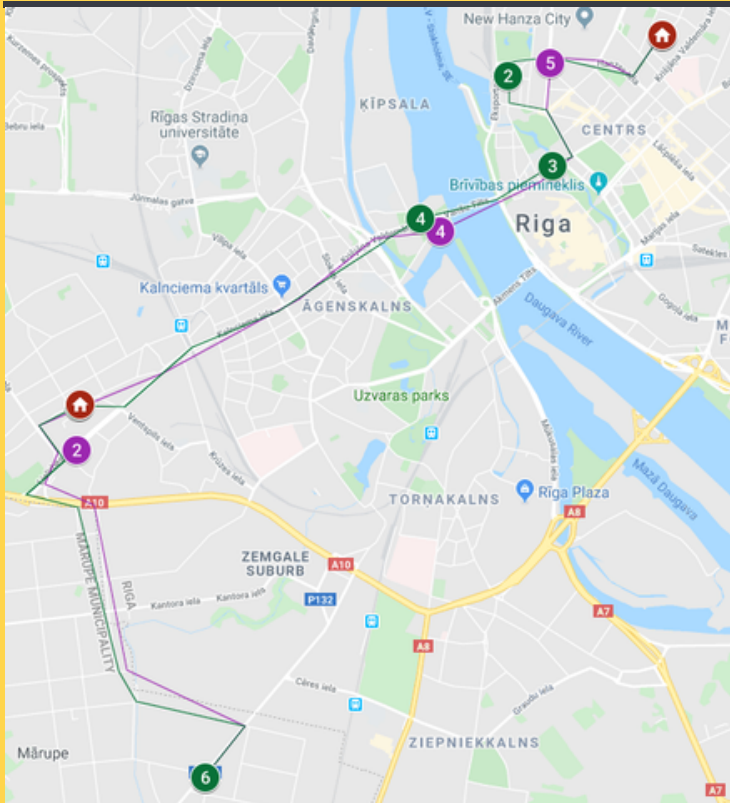

ISR BUS SERVICE

ROUTE NO 1

RIGHT BANK OF RIVER DAUGAVA → KĪPSALA → K118 CAMPUS
 AM

- 7:32** BUS STOP ON BRUNINIEKU STREET BY NATALIA DRAUDZINA GYMNASIUM
- 7:38** ISR SECONDARY CAMPUS
- 7:41** STOP BY SHOP "HANZAS FLĪŽU TIRGUS" SHOP (HANZAS STREET 10/12)
- 7:45** STOP BY AUSEKLA STREET 9
- 7:49** BUS STOP BY ELIZABETES STREET & KALPAKA BOULEVARD
- 7:53** BUS STOP BY RIGA STATE GYMNASIUM NO.2
- 7:56** BUS STOP BY BAKERY "SALA"
- 8:00** BUS STOP BY ZVEJNIEKU STREET 12
- 8:01** BUS STOP BY RIGA TECHNICAL UNIVERSITY
- 8:10** ISR PRIMARY CAMPUS

SCHOOL YEAR 2021 - 2022

* CLICK ON BUS STOP FOR EXACT LOCATION

- 15:25** ISR PRIMARY SCHOOL CAMPUS
- 15:35** BUS STOP BY THE HEADQUARTERS OF SWEDBANK
- 15:36** BUS STOP BY SWIMMING POOL
- 15:40** BUS STOP BY ZVEJNIEKU STREET 12
- 15:50** BUS STOP BY ELEMENTARY SCHOOL "RĪDZE"
- 15:54** BUS STOP AT KALPAKA BOULEVARD
- 15:57** BUS STOP BY LATVIAN ACADEMIC LIBRARY
- 16:03** ISR SECONDARY CAMPUS
- 16:06** BUS STOP ON STABU STREET BY BAZNICAS STREET
- 16:10** BUS STOP ON STABU STREET BY KRISJANA BARONA STREET

PM

K118 CAMPUS → RIGHT BANK OF RIVER DAUGAVA

ISR BUS SERVICE

ROUTE NO 2

MĀRUPE → K118
CAMPUS → V9
CAMPUS

AM

- 7:10** BUS STOP NEARBY "MĀRUPE" MUNICIPALITY
- 7:20** BUS STOP BY "SPICE" SHOPPING MALL
- 7:25** ISR PRIMARY CAMPUS -FROM KUKSU STREET SIDE
- 7:38** BUS STOP BY HEADQUARTERS OF SWEDBANK
- 7:50** BUS STOP BY "RĪDZE" ELEMENTARY SCHOOL
- 7:55** BUS STOP BY DZIRNAVU STREET
- 8:05** ISR SECONDARY CAMPUS

SCHOOL YEAR 2021 - 2022

* CLICK ON BUS STOP FOR EXACT LOCATION!

- 15:30** ISR SECONDARY SCHOOL CAMPUS
- 15:34** STOP BY AUSEKLA STREET 9
- 15:37** BUS STOP BY RIGA STATE GYMNASIUM NO.2
- 15:40** BUS STOP BY BAKERY "SALA"
- 15:50** ISR PRIMARY SCHOOL CAMPUS
- 15:55** BUS STOP BY SHOPPING MALL "SPICE"
- 16:05** BUS STOP NEARBY MUNICIPALITY "MĀRUPE"