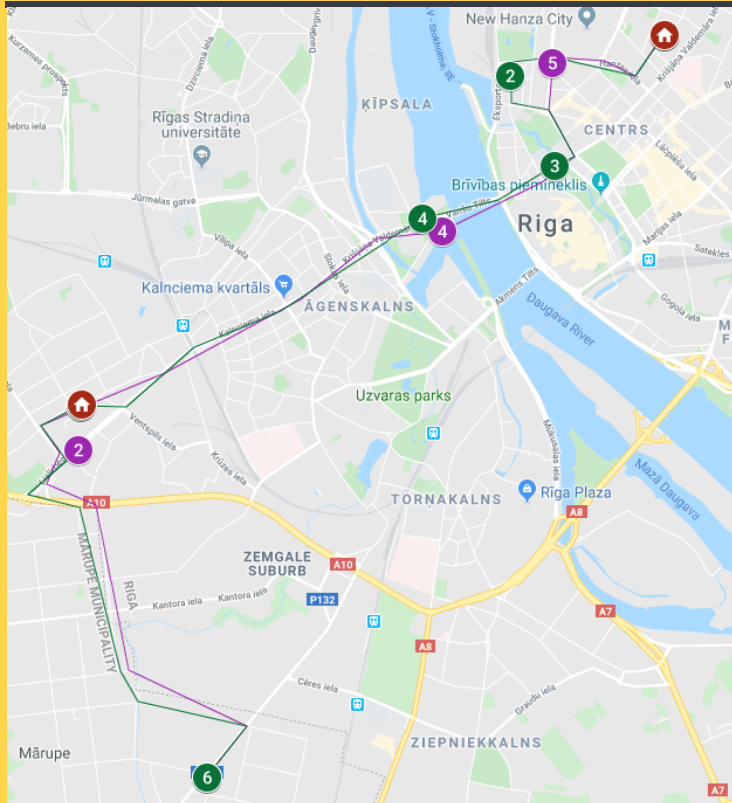

ISR BUS SERVICE

ROUTE NO 1

RIGHT BANK OF RIVER DAUGAVA → KĪPSALA → K118 CAMPUS

AM

- 7:32** BUS STOP ON BRUNINIEKU STREET BY NATALIA DRAUDZINA GYMNASIUM
- 7:38** ISR SECONDARY CAMPUS
- 7:41** STOP BY SHOP "HANZAS FLĪŽU TIRGUS" SHOP (HANZAS STREET 10/12)
- 7:45** STOP BY AUSEKLA STREET 9
- 7:49** BUS STOP BY ELIZABETES STREET & KALPAKA BOULEVARD
- 7:53** BUS STOP BY RIGA STATE GYMNASIUM NO.2
- 7:56** BUS STOP BY BAKERY "SALA"
- 8:00** BUS STOP BY ZVEJNIEKU STREET 12
- 8:10** ISR PRIMARY CAMPUS

SCHOOL YEAR 2020 - 2021

* CLICK ON THE STOP TO GET EXACT LOCATION!

- 15:25** ISR PRIMARY SCHOOL CAMPUS
- 15:35** BUS STOP BY THE HEADQUARTERS OF SWEDBANK
- 15:40** BUS STOP BY ZVEJNIEKU STREET 12
- 15:50** BUS STOP BY ELEMENTARY SCHOOL "RĪDZE"
- 15:54** BUS STOP AT KALPAKA BOULEVARD
- 15:57** BUS STOP BY LATVIAN ACADEMIC LIBRARY
- 16:03** ISR SECONDARY CAMPUS
- 16:10** BUS STOP ON STABU STREET BY KRISJANA BARONA IELA

PM

K118 CAMPUS → RIGHT BANK OF RIVER DAUGAVA

ISR BUS SERVICE

ROUTE NO 2

MĀRUPE → K118
CAMPUS → V9
CAMPUS

AM

- 7:10** BUS STOP NEARBY MUNICIPALITY "MĀRUPE"
- 7:20** BUS STOP BY SHOPPING MALL "SPICE"
- 7:25** ISR PRIMARY CAMPUS
- 7:38** BUS STOP BY HEADQUARTERS OF SWEDBANK
- 7:53** BUS STOP BY DZIRNAVU STREET
- 8:00** ISR SECONDARY CAMPUS

SCHOOL YEAR 2020 - 2021

* CLICK ON THE STOP TO GET EXACT LOCATION!

- 15:30** ISR SECONDARY SCHOOL CAMPUS
- 15:34** STOP BY AUSEKLA STREET 9
- 15:37** BUS STOP BY RIGA STATE GYMNASIUM NO.2
- 15:40** BUS STOP BY BAKERY "SALA"
- 15:50** ISR PRIMARY SCHOOL CAMPUS
- 15:55** BUS STOP BY SHOPPING MALL "SPICE"
- 16:05** BUS STOP NEARBY MUNICIPALITY "MĀRUPE"