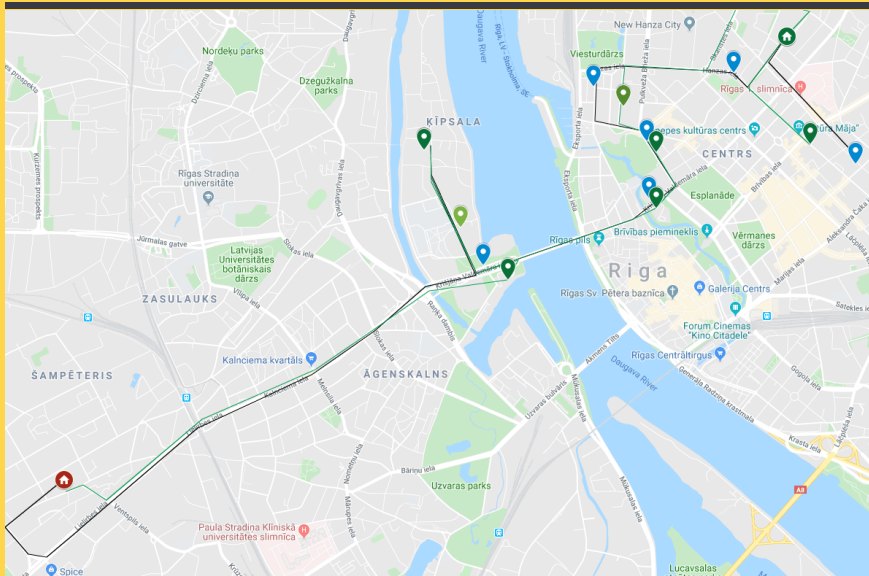

ISR BUS SERVICE

ROUTE NO 1

RIGHT BANK OF RIVER DAUGAVA → KĪPSALA → K118 CAMPUS

AM

- 7:32** BUS STOP ON BRUNINIEKU STREET BY NATALIA DRAUDZINA GYMNASIUM
- 7:38** ISR SECONDARY CAMPUS
- 7:41** STOP BY SHOP "HANZAS FLĪŽU TIRGUS" SHOP (HANZAS STREET 10/12)
- 7:45** STOP BY AUSEKLA STREET 9
- 7:49** BUS STOP BY ELIZABETES STREET & KALPAKA BOULEVARD
- 7:53** BUS STOP BY RIGA STATE GYMNASIUM NO.2
- 7:56** BUS STOP BY BAKERY "SALA"
- 8:00** BUS STOP BY ZVEJNIEKU STREET 12
- 8:10** ISR PRIMARY CAMPUS

SCHOOL YEAR 2020 - 2021

* CLICK ON THE STOP TO GET EXACT LOCATION!

- 15:25** ISR PRIMARY SCHOOL CAMPUS
- 15:35** BUS STOP BY THE HEADQUARTERS OF SWEDBANK
- 15:40** BUS STOP BY ZVEJNIEKU STREET 12
- 15:50** BUS STOP BY ELEMENTARY SCHOOL "RĪDZE"
- 15:54** BUS STOP AT KALPAKA BOULEVARD
- 15:57** BUS STOP BY LATVIAN ACADEMIC LIBRARY
- 16:03** ISR SECONDARY CAMPUS
- 16:10** BUS STOP ON STABU STREET BY KRISJANA BARONA IELA

PM

K118 CAMPUS → RIGHT BANK OF RIVER DAUGAVA

ISR BUS SERVICE

ROUTE NO 2

MĀRUPE → K118
CAMPUS → V9
CAMPUS

AM

- 7:10** BUS STOP NEARBY MUNICIPALITY "MĀRUPE"
- 7:20** BUS STOP BY SHOPPING MALL "SPICE"
- 7:25** ISR PRIMARY CAMPUS
- 7:38** BUS STOP BY HEADQUARTERS OF SWEDBANK
- 7:53** BUS STOP BY DZIRNAVU STREET
- 8:00** ISR SECONDARY CAMPUS

SCHOOL YEAR 2020 - 2021

* CLICK ON THE STOP TO GET EXACT LOCATION!

- 15:30** ISR SECONDARY SCHOOL CAMPUS
- 15:34** STOP BY AUSEKLA STREET 9
- 15:37** BUS STOP BY RIGA STATE GYMNASIUM NO.2
- 15:40** BUS STOP BY BAKERY "SALA"
- 15:50** ISR PRIMARY SCHOOL CAMPUS
- 15:55** BUS STOP BY SHOPPING MALL "SPICE"
- 16:05** BUS STOP NEARBY MUNICIPALITY "MĀRUPE"